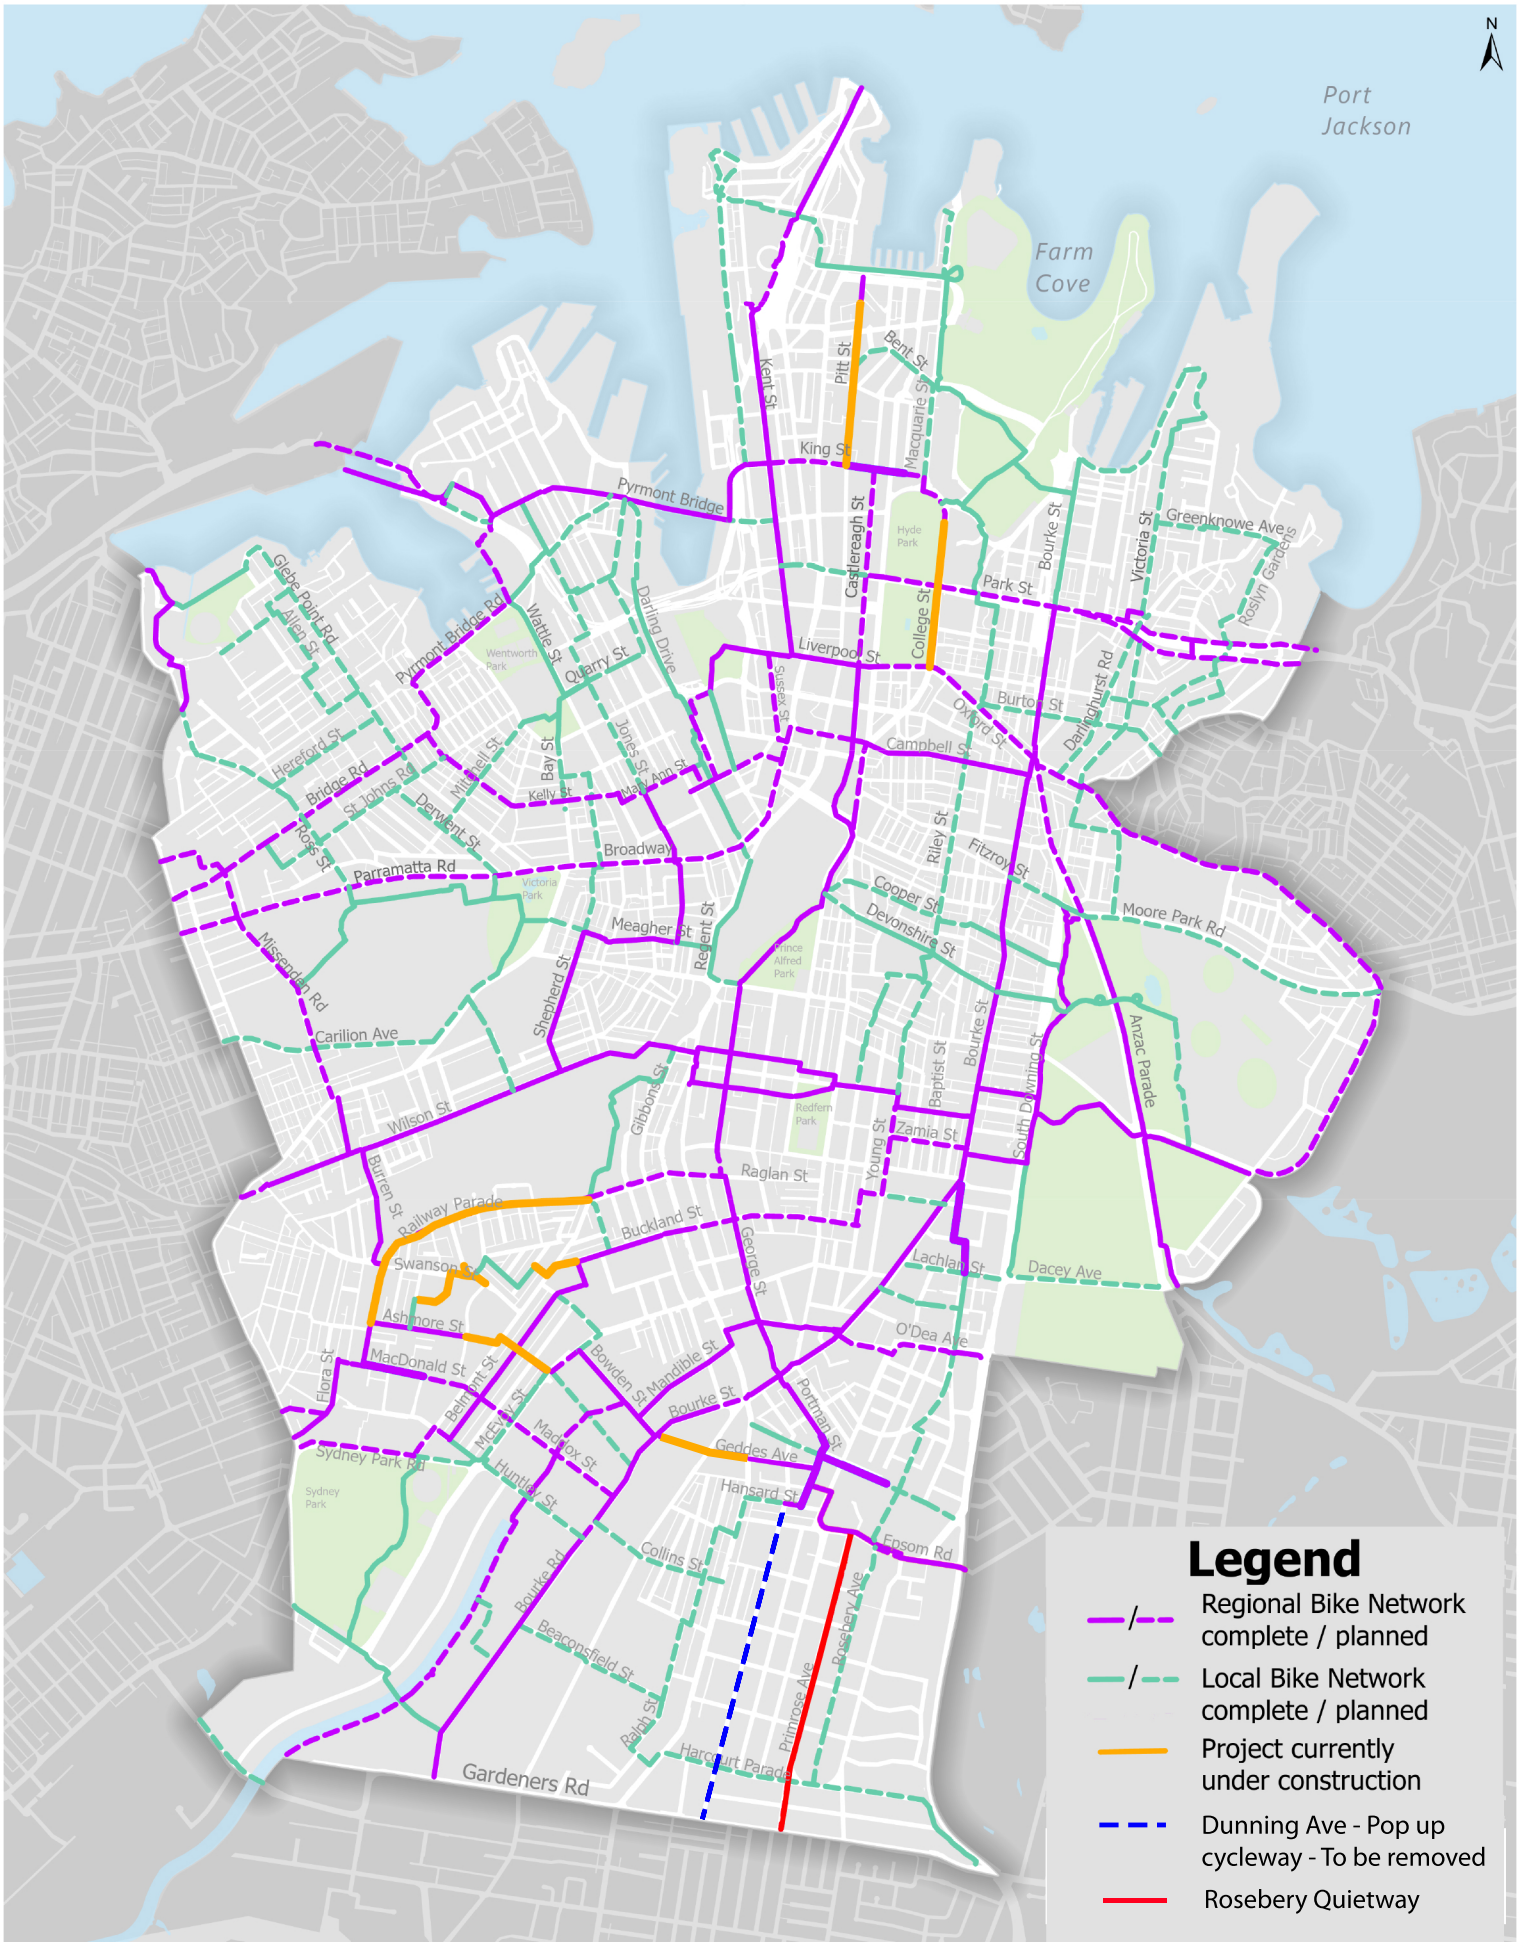

Port Jackson

Legend

- / Regional Bike Network complete / planned
- / Local Bike Network complete / planned
- Project currently under construction
- Dunning Ave - Pop up cycleway - To be removed
- Rosebery Quietway